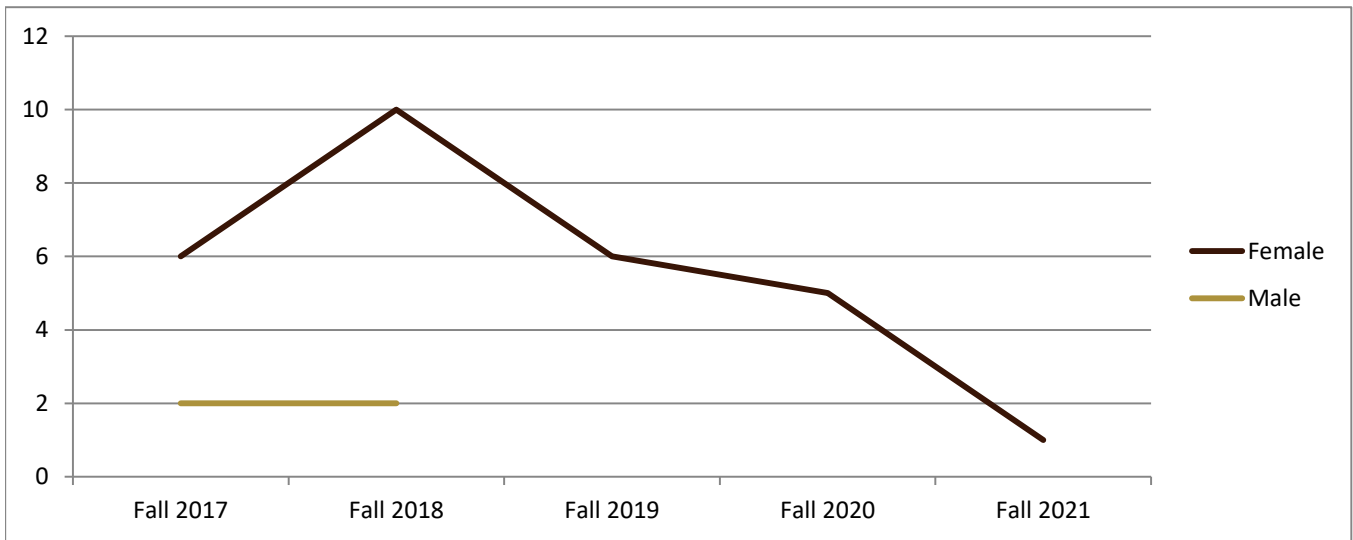

SMSU Writing Program Data

Enrolled Minors

Academic Years 2017-18 to 2022-23

Using Fall Semester Data (Fall 2017 to Fall 2022) for Term Specific measures

Enrolled by AY & Term		2018	2019	2020	2021	2022
Fall		8	12	6	5	1
Spring		7	12	7	4	1
Summer			1	1	2	
Grand Total		15	25	14	11	2

SMSU Writing Program Data

Enrolled Minors

Academic Years 2017-18 to 2022-23

Using Fall Semester Data (Fall 2017 to Fall 2022) for Term Specific measures

By Gender	Fall 2017	Fall 2018	Fall 2019	Fall 2020	Fall 2021
Female	6	10	6	5	1
Male	2	2			
Grand Total	8	12	6	5	1