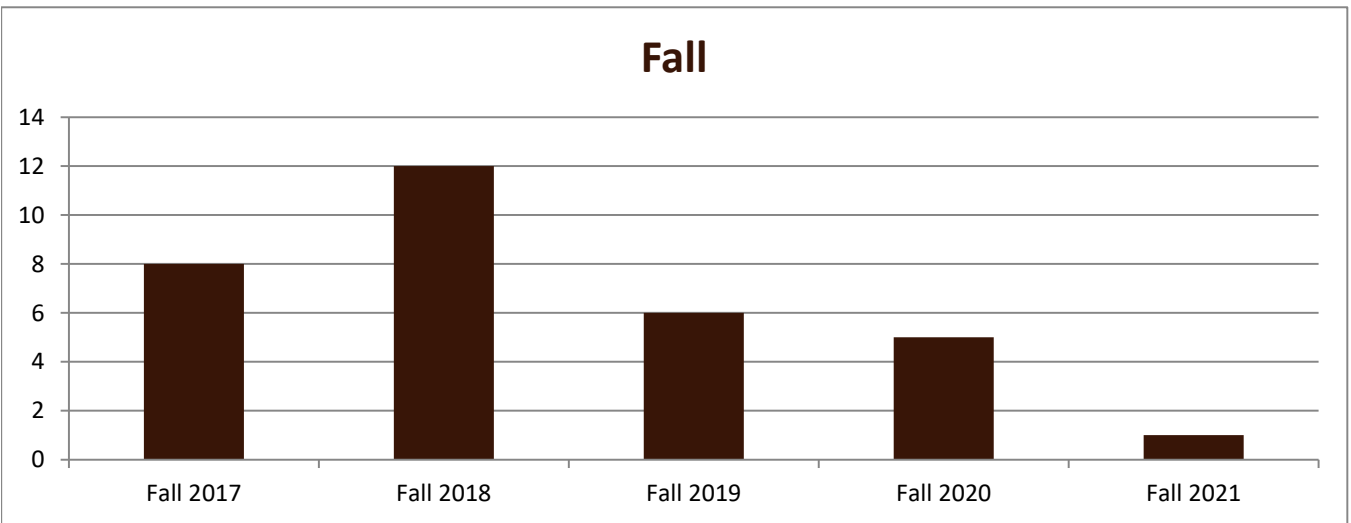

SMSU Writing Program Data

Enrolled Minors

Academic Years 2017-18 to 2022-23

Using Fall Semester Data (Fall 2017 to Fall 2022) for Term Specific measures

Enrolled by AY & Term		2018	2019	2020	2021	2022
Fall		8	12	6	5	1
Spring		7	12	7	4	1
Summer			1	1	2	
Grand Total		15	25	14	11	2

SMSU Writing Program Data

Enrolled Minors

Academic Years 2017-18 to 2022-23

Using Fall Semester Data (Fall 2017 to Fall 2022) for Term Specific measures

By Gender	Fall 2017	Fall 2018	Fall 2019	Fall 2020	Fall 2021
Female	6	10	6	5	1
Male	2	2			
Grand Total	8	12	6	5	1