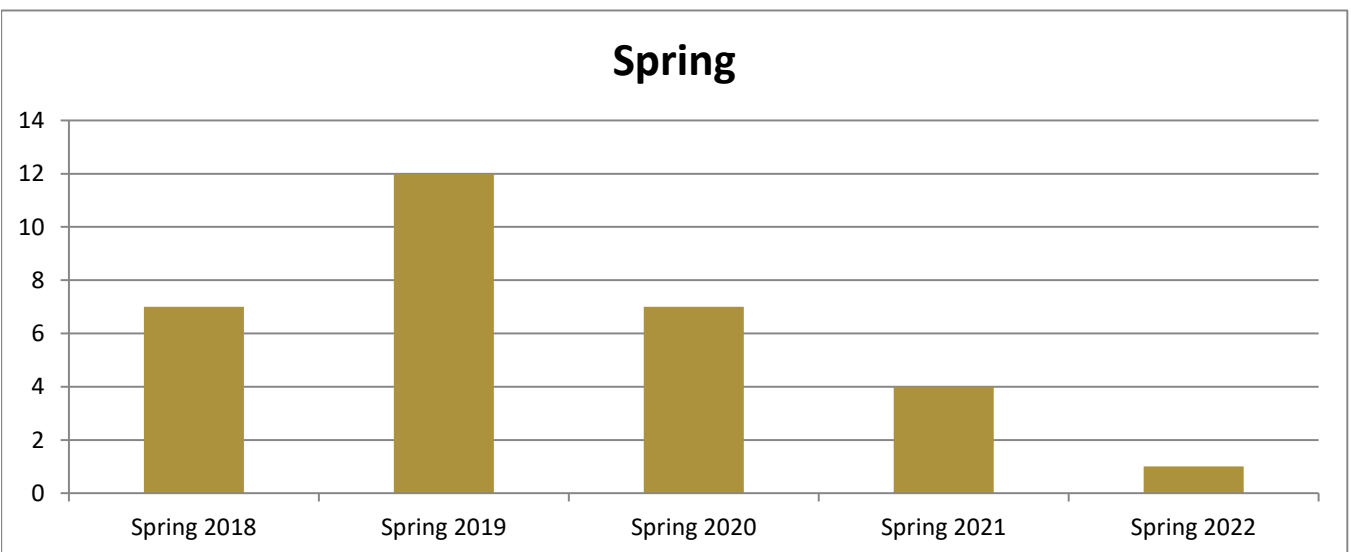

SMSU Writing Program Data

Enrolled Minors

Academic Years 2017-18 to 2022-23

Using Fall Semester Data (Fall 2017 to Fall 2022) for Term Specific measures

Enrolled by AY & Term		2018	2019	2020	2021	2022
Fall		8	12	6	5	1
Spring		7	12	7	4	1
Summer			1	1	2	
Grand Total		15	25	14	11	2

SMSU Writing Program Data

Enrolled Minors

Academic Years 2017-18 to 2022-23

Using Fall Semester Data (Fall 2017 to Fall 2022) for Term Specific measures

By Gender	Fall 2017	Fall 2018	Fall 2019	Fall 2020	Fall 2021
Female	6	10	6	5	1
Male	2	2			
Grand Total	8	12	6	5	1